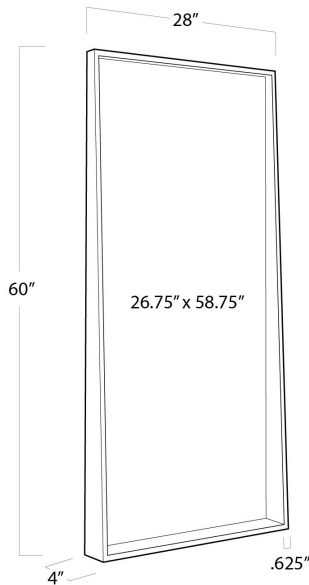

REGINA ANDREW

DETROIT

SPECIFICATION SHEET

Gunner Mirror (Natural Brass)
21-1049NB

HEIGHT	60
WIDTH	28
DEPTH	4
INNER MIRROR DIM	26.75 W x 58.75 H
FRAME WIDTH	.625
NOTES	N/A
FREIGHT ONLY	No