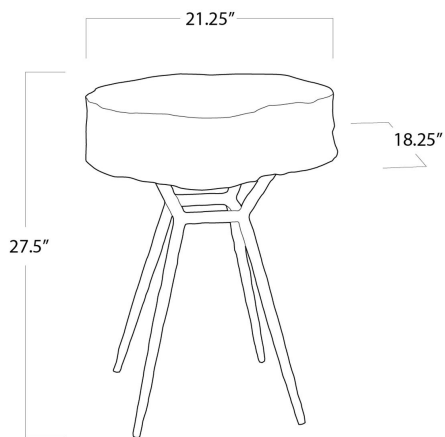

REGINA ANDREW

DETROIT

SPECIFICATION SHEET

Cosmo Accent Table
30-1052

HEIGHT	27.5
WIDTH	21.25
DEPTH	18.25
MATERIAL	Iron
FINISH	N/A
NOTES	N/A
FREIGHT ONLY	No