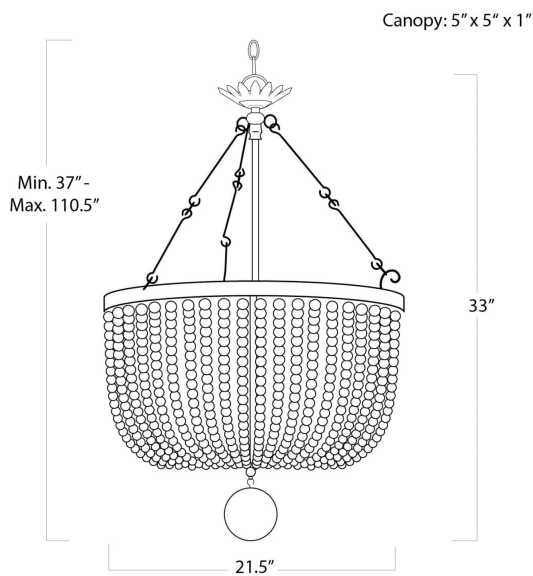

REGINA ANDREW

DETROIT

SPECIFICATION SHEET

Fabian Wood Bead Chandelier 16-1082

HEIGHT	37
WIDTH	21.5
DEPTH	21.5
SHADE DIMS	N/A
SHADE COLOR	N/A
BULB QTY	3
BULB TYPE	A Type Medium Base (E26)
SOCKET	E26 Keyless
WATTAGE	40 Watt Max
WIRING TYPE	Hard Wire
MATERIAL	Wood
FINISH	N/A
NOTES	10 ft of cord and 6 ft of chain
FREIGHT ONLY	No