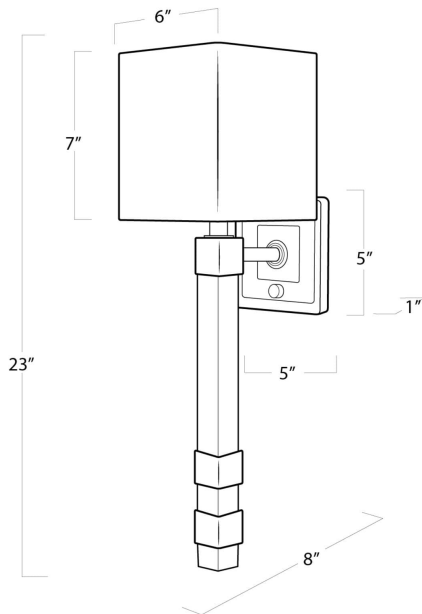

REGINA ANDREW

DETROIT

SPECIFICATION SHEET

Metro Sconce (Oil Rubbed Bronze)
15-1014ORB

HEIGHT	23
WIDTH	6
DEPTH	8
SHADE DIMS	6 x 6; 6 x 6; 7
SHADE COLOR	Natural Linen
BULB QTY	1
BULB TYPE	A Type Medium Base (E26)
SOCKET	E26 Keyless. Uno
WATTAGE	60 Watt Max
WIRING TYPE	Hard Wire
BACKPLATE	5 x 5 x 1
JUNCTION BOX	9 in from top, 14 in from bottom, 3 in from side
MATERIAL	Steel
FINISH	N/A
NOTES	N/A
FREIGHT ONLY	No