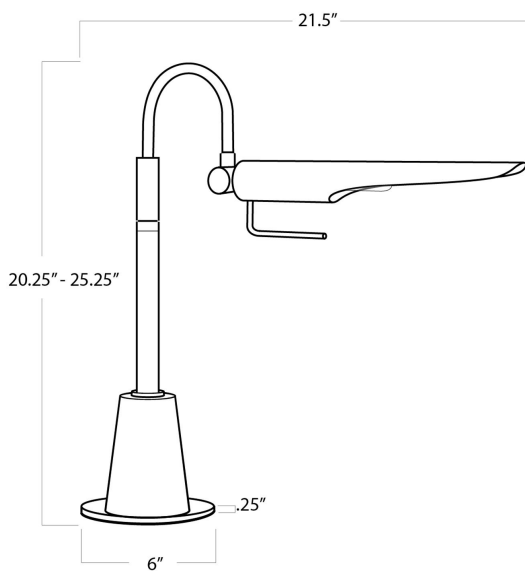

REGINA ANDREW

DETROIT

SPECIFICATION SHEET

Raven Task Lamp (Natural Brass)
13-1225NB

HEIGHT	25.25
WIDTH	21.5
DEPTH	6
SHADE DIMS	N/A
SHADE COLOR	N/A
BULB QTY	1
BULB TYPE	B Type Candelabra Base (E12)
SOCKET	E12 Candelabra w Line Switch
WATTAGE	25 Watt Max
WIRING TYPE	Standard
MATERIAL	Steel
FINISH	N/A
NOTES	8 ft of cord
FREIGHT ONLY	No