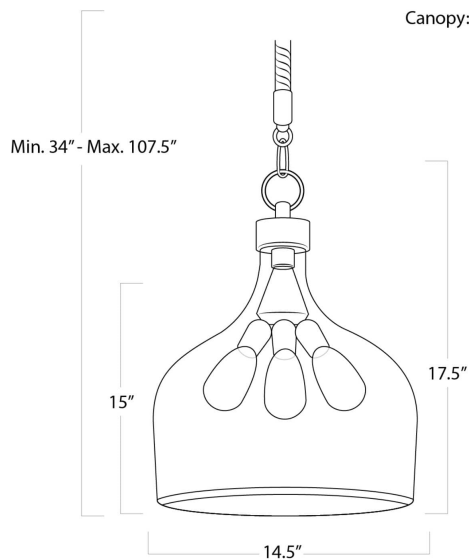

REGINA ANDREW

DETROIT

SPECIFICATION SHEET

Demi John Pendant Large 16-1102

HEIGHT	34
WIDTH	14.5
DEPTH	14.5
SHADE DIMS	N/A
SHADE COLOR	N/A
BULB QTY	3
BULB TYPE	A Type Medium Base (E26)
SOCKET	E26 Keyless
WATTAGE	60 Watt Max
WIRING TYPE	Hard Wire
MATERIAL	Glass
FINISH	N/A
NOTES	10 ft of cord and 6 ft of chain
FREIGHT ONLY	No