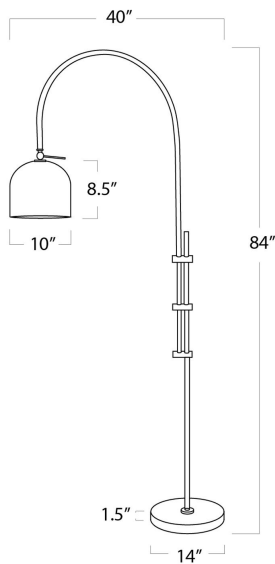

REGINA ANDREW

DETROIT

SPECIFICATION SHEET

Arc Floor Lamp With Metal Shade (Natural Brass) 14-1003NB

HEIGHT	84
WIDTH	40
DEPTH	14
SHADE DIMS	10 x 10 x 8.5
SHADE COLOR	Natural Brass
BULB QTY	1
BULB TYPE	A Type Medium Base (E26)
SOCKET	E26 Keyless
WATTAGE	100 Watt Max
WIRING TYPE	Standard
MATERIAL	Steel
FINISH	N/A
NOTES	8 ft of cord
FREIGHT ONLY	No