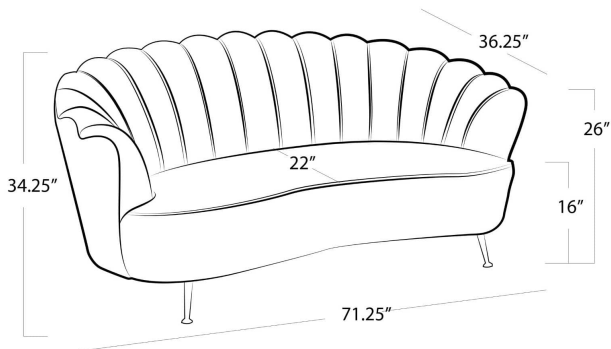

REGINA ANDREW

DETROIT

SPECIFICATION SHEET

Rita Velvet Sofa
32-1073

HEIGHT	34.25
WIDTH	71.25
DEPTH	36.25
SEAT HEIGHT	16
SEAT DEPTH	22
ARM HEIGHT	26
NOTES	N/A
FREIGHT ONLY	No