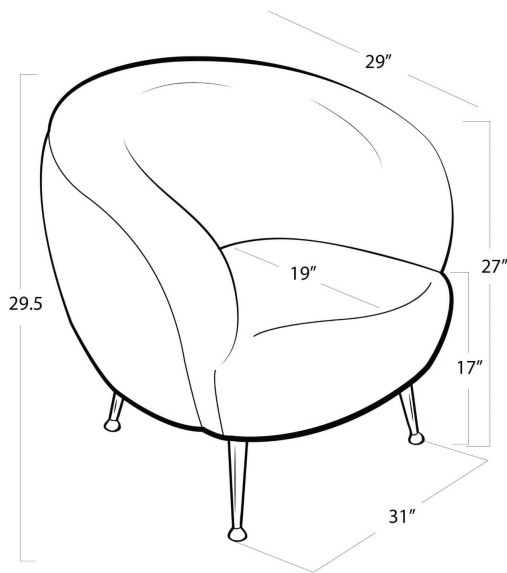

REGINA ANDREW

DETROIT

SPECIFICATION SHEET

Beretta Leather Chair (Modern Black)
32-1078BLK

HEIGHT	29.5
WIDTH	31
DEPTH	29
SEAT HEIGHT	17
SEAT DEPTH	19
ARM HEIGHT	27
NOTES	N/A
FREIGHT ONLY	No