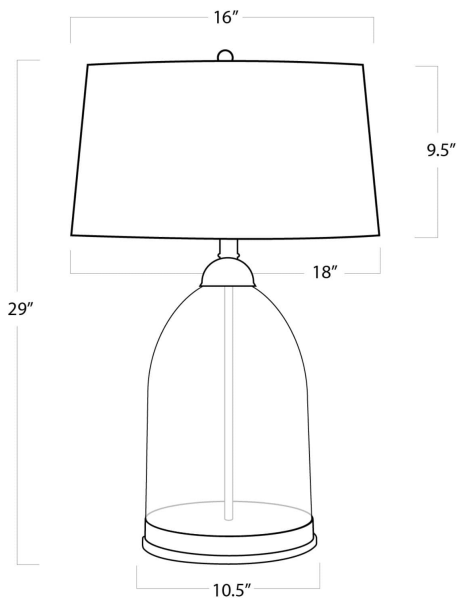

REGINA ANDREW

DETROIT

SPECIFICATION SHEET

Glass Dome Table Lamp (Natural Brass)
13-1020NB

HEIGHT	29
WIDTH	18
DEPTH	18
SHADE DIMS	16 x 18 x 10
SHADE COLOR	Natural Linen
BULB QTY	1
BULB TYPE	A Type Medium Base (E26)
SOCKET	E26 3-Way Cast Turn Knob
WATTAGE	3-Way 150 Watt Max
WIRING TYPE	Standard
MATERIAL	Glass
FINISH	N/A
NOTES	8 ft of cord
FREIGHT ONLY	No