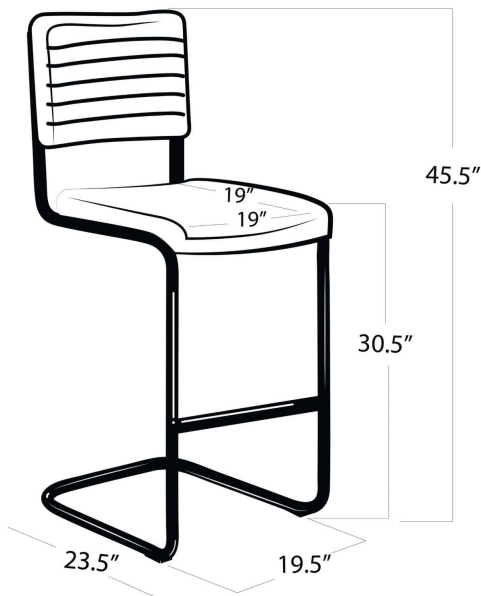

## SPECIFICATION SHEET

Dylan Bar Stool (Set of 2) - Distressed Whiskey  
32-1023BRN

HEIGHT	45.5
WIDTH	19.5
DEPTH	23.5
SEAT HEIGHT	30.5
SEAT DEPTH	19
ARM HEIGHT	N/A
NOTES	N/A
FREIGHT ONLY	No