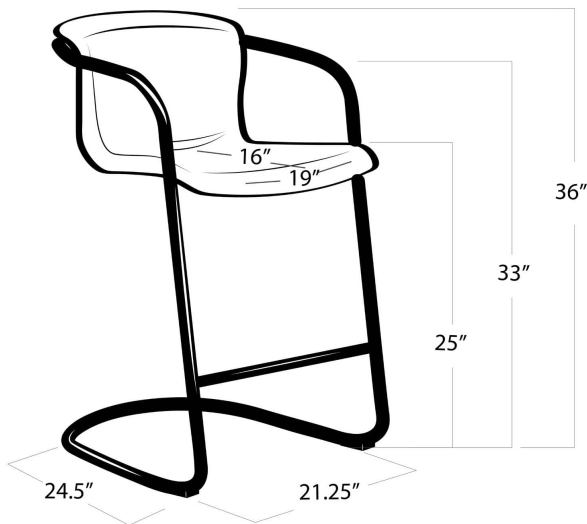

REGINA ANDREW

DETROIT

SPECIFICATION SHEET

Axl Counter Stool (Set of 2) - Distressed Whiskey
32-1024

HEIGHT	36
WIDTH	21.25
DEPTH	24.5
SEAT HEIGHT	25
SEAT DEPTH	19
ARM HEIGHT	33
NOTES	N/A
FREIGHT ONLY	No