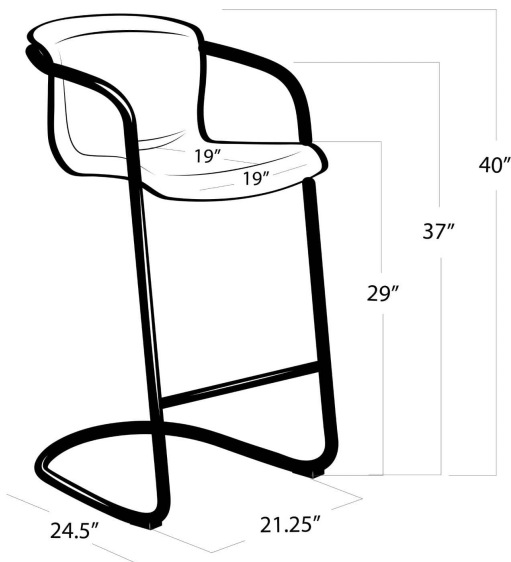

REGINA ANDREW

DETROIT

SPECIFICATION SHEET

Axl Bar Stool (Set of 2) - Distressed Whiskey
32-1025

HEIGHT	40
WIDTH	21.25
DEPTH	24.5
SEAT HEIGHT	29
SEAT DEPTH	19
ARM HEIGHT	37
NOTES	N/A
FREIGHT ONLY	No