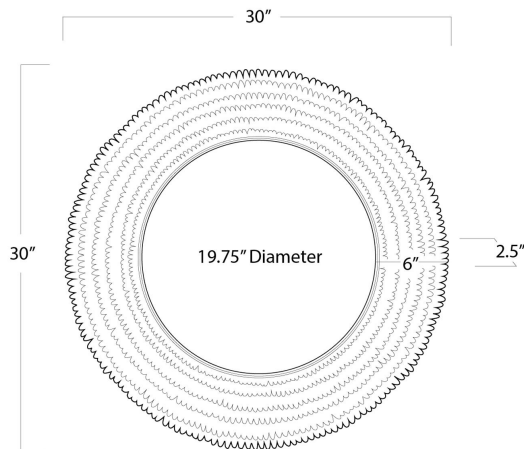

REGINA ANDREW

DETROIT

SPECIFICATION SHEET

Petal Mirror Small (Gold)
21-1011

HEIGHT	32
WIDTH	32
DEPTH	2
INNER MIRROR DIM	19.75
FRAME WIDTH	6
NOTES	Beveled Mirror
FREIGHT ONLY	No