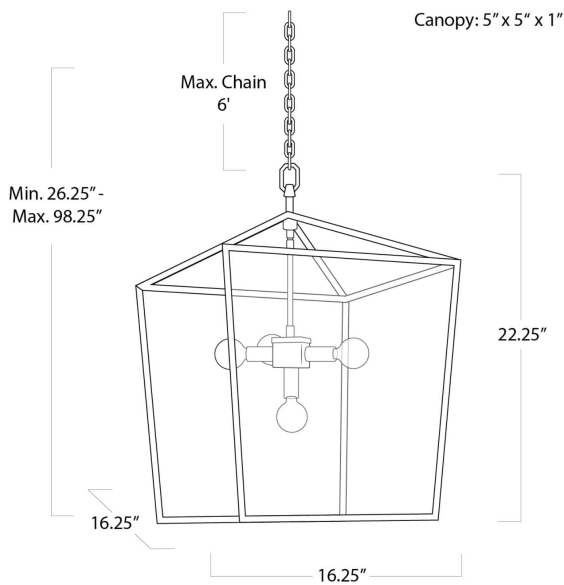

REGINA ANDREW

DETROIT

SPECIFICATION SHEET

Camden Lantern (Polished Nickel) 16-1039PN

HEIGHT	26.25
WIDTH	16.25
DEPTH	16.25
SHADE DIMS	N/A
SHADE COLOR	N/A
BULB QTY	5
BULB TYPE	B Type Candelabra Base (E12)
SOCKET	E12 Candelabra
WATTAGE	60 Watt Max
WIRING TYPE	Hard Wire
MATERIAL	Steel
FINISH	N/A
NOTES	10 ft of cord and 6 ft of chain
FREIGHT ONLY	No