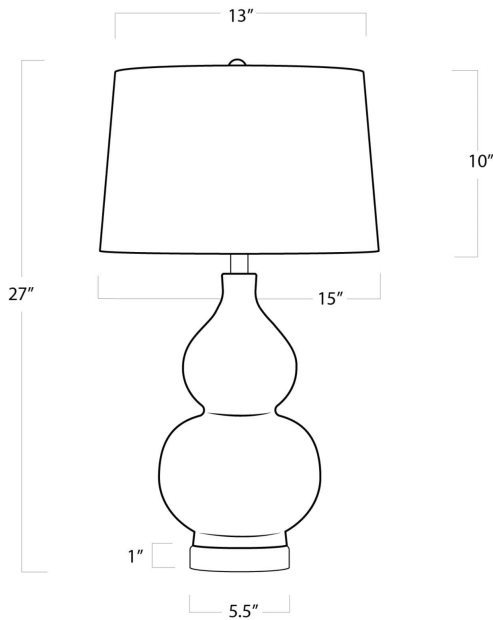

REGINA ANDREW

DETROIT

SPECIFICATION SHEET

Madison Ceramic Table Lamp (Navy) 13-1279NAV

| | |
|---------------------|--------------------------|
| HEIGHT | 27 |
| WIDTH | 15 |
| DEPTH | 15 |
| SHADE DIMS | 13 x 15 x 10 |
| SHADE COLOR | Natural Linen |
| BULB QTY | 1 |
| BULB TYPE | A Type Medium Base (E26) |
| SOCKET | E26 3-Way Cast Turn Knob |
| WATTAGE | 3-Way 100 Watt Max |
| WIRING TYPE | Standard |
| MATERIAL | Ceramic |
| FINISH | N/A |
| NOTES | 8 ft of cord |
| FREIGHT ONLY | No |