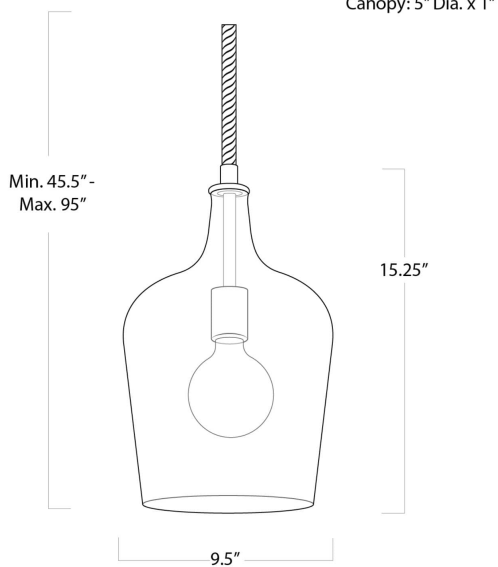

REGINA ANDREW

DETROIT

SPECIFICATION SHEET

Hammered Glass Pendant 16-1030

HEIGHT	41.5
WIDTH	9.5
DEPTH	9.5
SHADE DIMS	9.5 x 9.5 x 15.25
SHADE COLOR	N/A
BULB QTY	1
BULB TYPE	A Type Medium Base (E26)
SOCKET	E26 Keyless
WATTAGE	60 Watt Max
WIRING TYPE	Hard Wire
MATERIAL	Glass
FINISH	N/A
NOTES	10 ft of cord and 4 ft of chain
FREIGHT ONLY	No