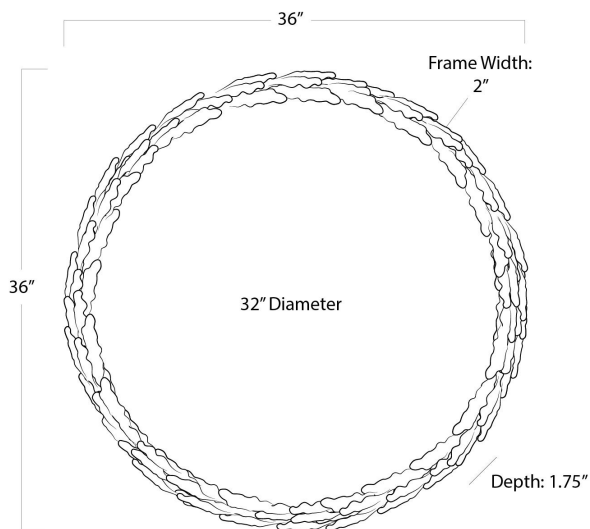

REGINA ANDREW

DETROIT

SPECIFICATION SHEET

Olive Branch Mirror
21-1087

HEIGHT	36
WIDTH	36
DEPTH	1.75
INNER MIRROR DIM	32
FRAME WIDTH	2
NOTES	N/A
FREIGHT ONLY	No