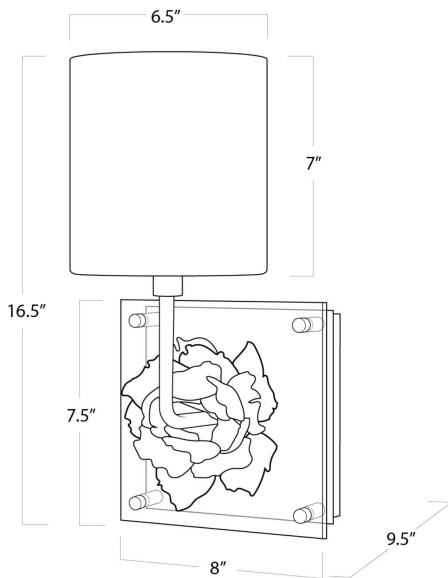

REGINA ANDREW

DETROIT

SPECIFICATION SHEET

Adeline Sconce
15-1098

HEIGHT	16.5
WIDTH	8
DEPTH	9.5
SHADE DIMS	6.5 x 6.5 x 7
SHADE COLOR	Natural Linen
BULB QTY	1
BULB TYPE	B Type Candelabra Base (E12)
SOCKET	E12 Candelabra Uno
WATTAGE	40 Watt Max
WIRING TYPE	Hard Wire
BACKPLATE	7.5 x 7.5 x 1
JUNCTION BOX	12.5 in from top, 4 in from bottom, 3.75 in from side
MATERIAL	Steel
FINISH	N/A
NOTES	N/A
FREIGHT ONLY	No