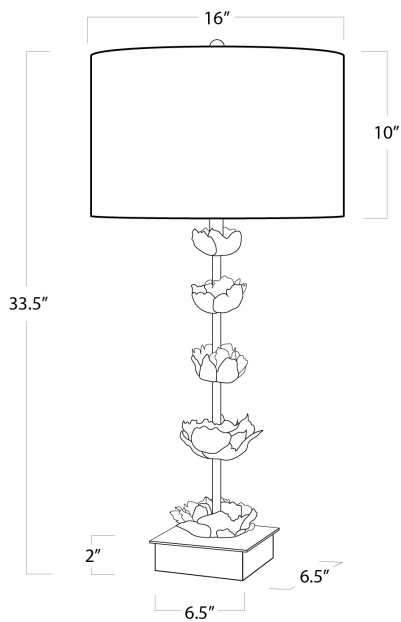

REGINA ANDREW

DETROIT

SPECIFICATION SHEET

Adeline Table Lamp
13-1284

HEIGHT	33.5
WIDTH	16
DEPTH	16
SHADE DIMS	16 x 16 x 10
SHADE COLOR	Natural Linen
BULB QTY	1
BULB TYPE	A Type Medium Base (E26)
SOCKET	E26 3-Way Cast-Shell, Turn Knob
WATTAGE	3-Way 150 Watt Max
WIRING TYPE	Standard
MATERIAL	Steel
FINISH	N/A
NOTES	8 ft of cord
FREIGHT ONLY	No