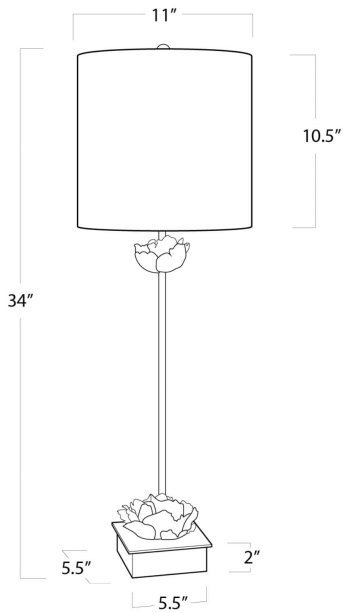

REGINA ANDREW

DETROIT

SPECIFICATION SHEET

Adeline Buffet Table Lamp 13-1285

HEIGHT	34
WIDTH	11
DEPTH	11
SHADE DIMS	11 x 11 x 10.5
SHADE COLOR	Natural Linen
BULB QTY	1
BULB TYPE	A Type Medium Base (E26)
SOCKET	E26 On/Off Turn Knob
WATTAGE	60 Watt Max
WIRING TYPE	Standard
MATERIAL	Steel
FINISH	N/A
NOTES	8 ft of cord
FREIGHT ONLY	No