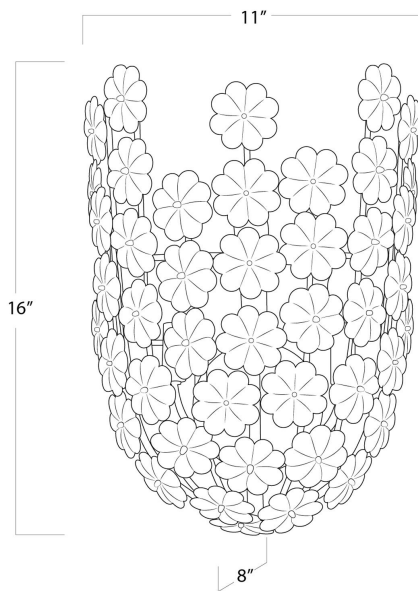

REGINA ANDREW

DETROIT

SPECIFICATION SHEET

Charlotte Sconce
15-1083

HEIGHT	16
WIDTH	11
DEPTH	8
SHADE DIMS	N/A
SHADE COLOR	N/A
BULB QTY	3
BULB TYPE	B Type Candelabra Base (E12)
SOCKET	E12 Candelabra
WATTAGE	40 Watt Max
WIRING TYPE	Hard Wire
BACKPLATE	5 x 5 x 1
JUNCTION BOX	3.5 in from bottom, 4.5 in from side
MATERIAL	Steel
FINISH	N/A
NOTES	N/A
FREIGHT ONLY	No