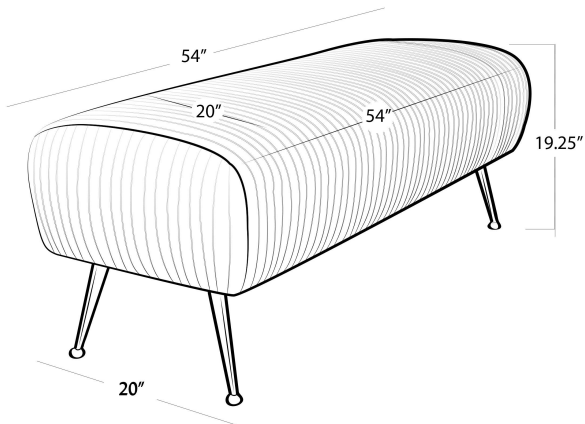

REGINA ANDREW

DETROIT

SPECIFICATION SHEET

Beretta Leather Bench (Cappuccino)
32-1114WT

HEIGHT	19.25
WIDTH	54
DEPTH	20
SEAT HEIGHT	19.25
SEAT DEPTH	20
ARM HEIGHT	N/A
NOTES	N/A
FREIGHT ONLY	No