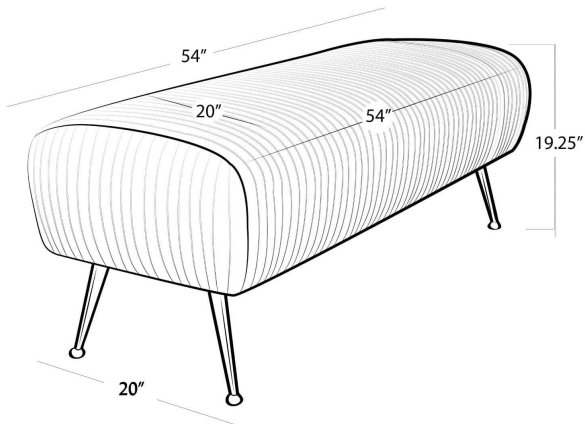

REGINA ANDREW

DETROIT

SPECIFICATION SHEET

Beretta Leather Bench (Modern Black)
32-1114BLK

HEIGHT	19.25
WIDTH	54
DEPTH	20
SEAT HEIGHT	19.25
SEAT DEPTH	20
ARM HEIGHT	N/A
NOTES	N/A
FREIGHT ONLY	No