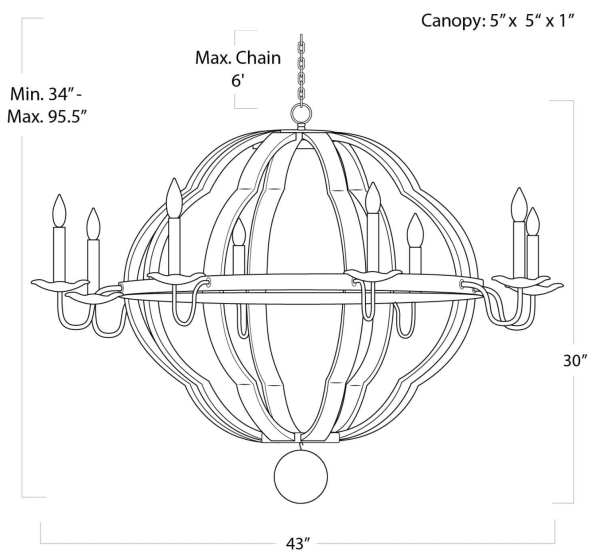

REGINA ANDREW

DETROIT

SPECIFICATION SHEET

Wooden Quatrefoil Chandelier 16-1005

HEIGHT	34
WIDTH	43
DEPTH	43
SHADE DIMS	N/A
SHADE COLOR	N/A
BULB QTY	8
BULB TYPE	B Type Candelabra Base (E12)
SOCKET	E12 Candelabra
WATTAGE	60 Watt Max
WIRING TYPE	Hard Wire
MATERIAL	Birch Wood
FINISH	N/A
NOTES	10 ft of cord and 5 ft of chain
FREIGHT ONLY	No