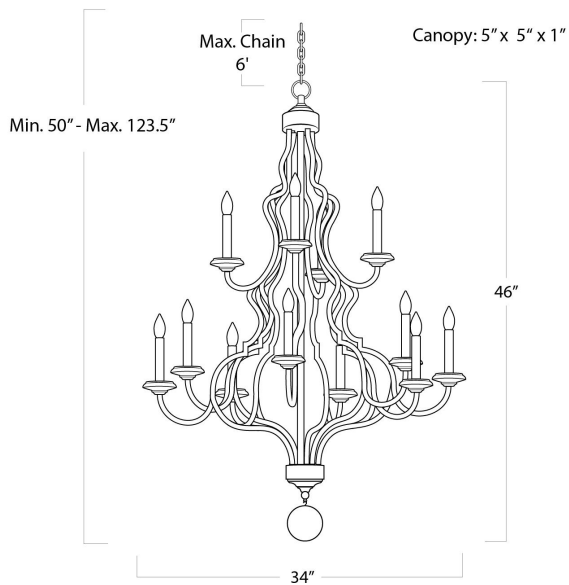

REGINA ANDREW

DETROIT

SPECIFICATION SHEET

Jute Chandelier 16-1024

HEIGHT	50
WIDTH	34
DEPTH	34
SHADE DIMS	N/A
SHADE COLOR	N/A
BULB QTY	12
BULB TYPE	B Type Candelabra Base (E12)
SOCKET	E12 Candelabra
WATTAGE	40 Watt Max
WIRING TYPE	Hard Wire
MATERIAL	Steel
FINISH	N/A
NOTES	10 ft of cord and 6 ft of chain
FREIGHT ONLY	No