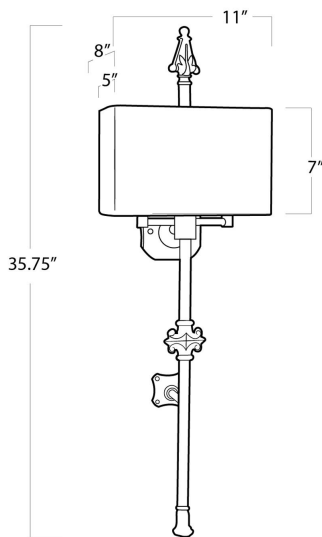

REGINA ANDREW

DETROIT

SPECIFICATION SHEET

French Quarter Sconce 15-1035

HEIGHT	35.75
WIDTH	11
DEPTH	8
SHADE DIMS	11 x 5; 11 x 5; 7
SHADE COLOR	Oatmeal
BULB QTY	2
BULB TYPE	B Type Candelabra Base (E12)
SOCKET	E12 Candelabra
WATTAGE	60 Watt Max
WIRING TYPE	Hard Wire
BACKPLATE	4.5 in dia
JUNCTION BOX	14 in from top, 21.75 in from bottom, 5.5 in from side
MATERIAL	Iron
FINISH	N/A
NOTES	N/A
FREIGHT ONLY	No