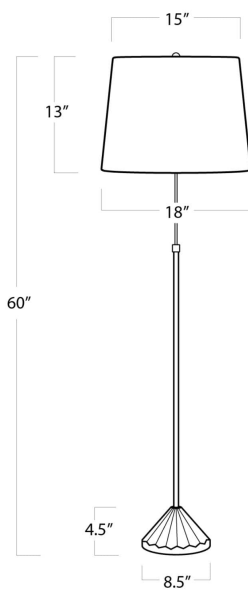

REGINA ANDREW

DETROIT

SPECIFICATION SHEET

Parasol Floor Lamp
14-1033

HEIGHT	60
WIDTH	18
DEPTH	18
SHADE DIMS	15 x 18 x 13
SHADE COLOR	Natural Linen
BULB QTY	1
BULB TYPE	A Type Medium Base (E26)
SOCKET	E26 3-Way Cast Turn Knob
WATTAGE	3-Way 150 Watt Max
WIRING TYPE	Standard
MATERIAL	Aluminum
FINISH	N/A
NOTES	8 ft of cord
FREIGHT ONLY	No