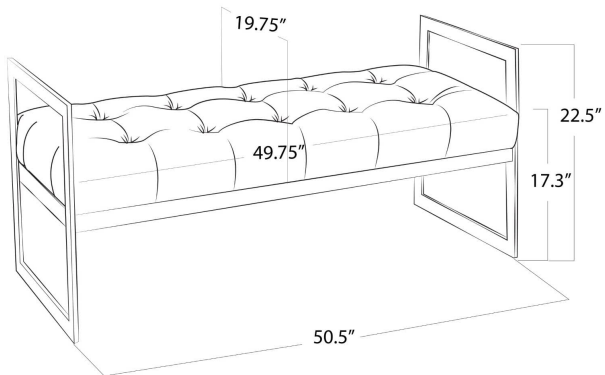

REGINA ANDREW

DETROIT

SPECIFICATION SHEET

Jolie Velvet Bench (Urbane Bronze)
32-1115

HEIGHT	22.5
WIDTH	50.5
DEPTH	19.75
SEAT HEIGHT	17.3
SEAT DEPTH	19.75
ARM HEIGHT	22.5
NOTES	N/A
FREIGHT ONLY	No