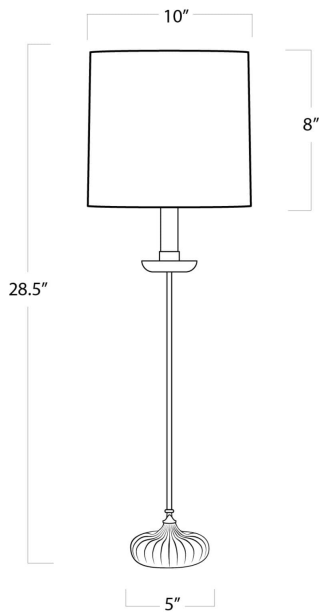

REGINA ANDREW

DETROIT

SPECIFICATION SHEET

Clove Stem Buffet Table Lamp With Natural Linen Shade 13-1171

HEIGHT	28.5
WIDTH	10
DEPTH	10
SHADE DIMS	10 x 10 x 8
SHADE COLOR	White
BULB QTY	1
BULB TYPE	A Type Medium Base (E26)
SOCKET	E26 On/Off Push-Through
WATTAGE	60 Watt Max
WIRING TYPE	Standard
MATERIAL	Cast Iron
FINISH	N/A
NOTES	6 ft of cord
FREIGHT ONLY	No