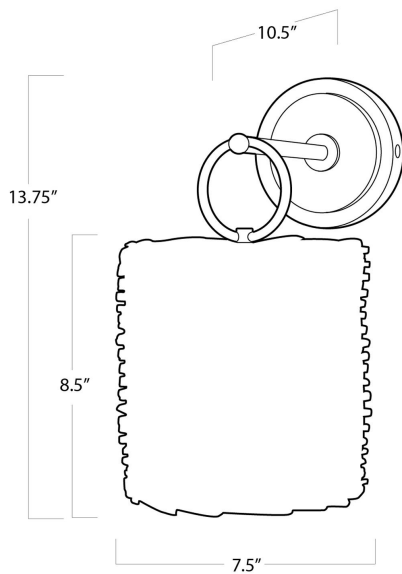

REGINA ANDREW

DETROIT

SPECIFICATION SHEET

Nantucket Sconce
15-1102NB

HEIGHT	13.75
WIDTH	7.5
DEPTH	10.5
SHADE DIMS	N/A
SHADE COLOR	N/A
BULB QTY	1
BULB TYPE	A Type Medium Base (E26)
SOCKET	E26 Keyless
WATTAGE	60 Watt Max
WIRING TYPE	Hard Wire
BACKPLATE	5 x 5 x .5
JUNCTION BOX	2.5 in from top, 11.25 in from bottom, 3.75 from side
MATERIAL	Steel
FINISH	Natural Brass
NOTES	N/A
FREIGHT ONLY	No