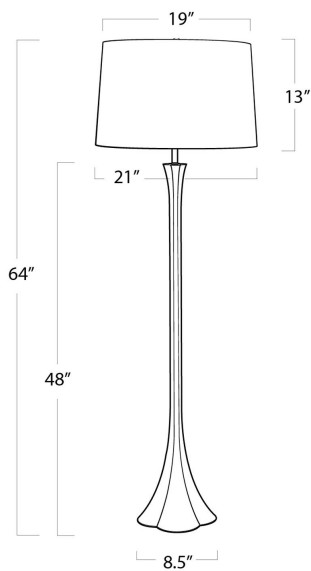

REGINA ANDREW

DETROIT

SPECIFICATION SHEET

Lillian Floor Lamp
14-1032

HEIGHT	64
WIDTH	21
DEPTH	21
SHADE DIMS	19 x 21 x 13
SHADE COLOR	Natural Linen
BULB QTY	1
BULB TYPE	A Type Medium Base (E26)
SOCKET	E26 3-Way Cast Turn Knob
WATTAGE	3-Way 150 Watt Max
WIRING TYPE	Standard
MATERIAL	Steel
FINISH	N/A
NOTES	10 ft of cord
FREIGHT ONLY	No