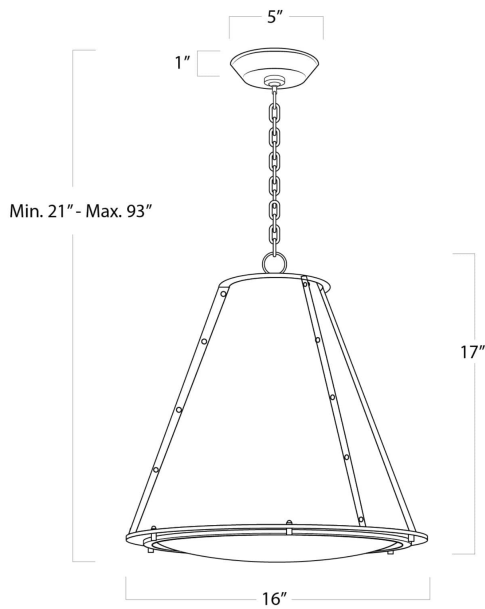

REGINA ANDREW

DETROIT

SPECIFICATION SHEET

French Maid Chandelier Small 16-1220WT

HEIGHT	21
WIDTH	16
DEPTH	16
SHADE DIMS	N/A
SHADE COLOR	N/A
BULB QTY	1
BULB TYPE	A Type Medium Base (E26)
SOCKET	E26 Keyless
WATTAGE	60 Watt Max
WIRING TYPE	Hard Wire
MATERIAL	Steel
FINISH	White
NOTES	10 ft of cord and 6 ft of chain
FREIGHT ONLY	No