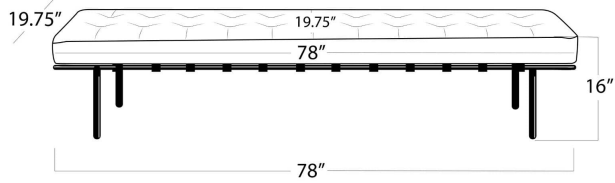

REGINA ANDREW

DETROIT

SPECIFICATION SHEET

Tufted Gallery Bench (Cappuccino)
32-1007WT

HEIGHT	16
WIDTH	78
DEPTH	19.75
SEAT HEIGHT	16
SEAT DEPTH	19.75
ARM HEIGHT	N/A
NOTES	N/A
FREIGHT ONLY	No