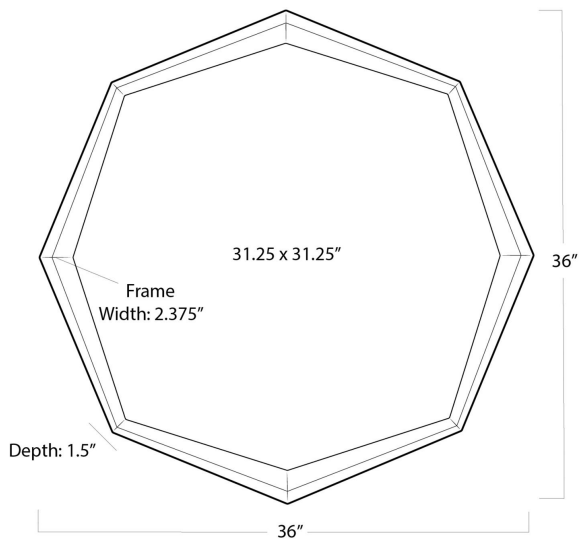

REGINA ANDREW

DETROIT

SPECIFICATION SHEET

Hadley Mirror
21-1104

HEIGHT	36
WIDTH	36
DEPTH	1.5
INNER MIRROR DIM	31.25 x 31.25
FRAME WIDTH	2.375
NOTES	N/A
FREIGHT ONLY	No