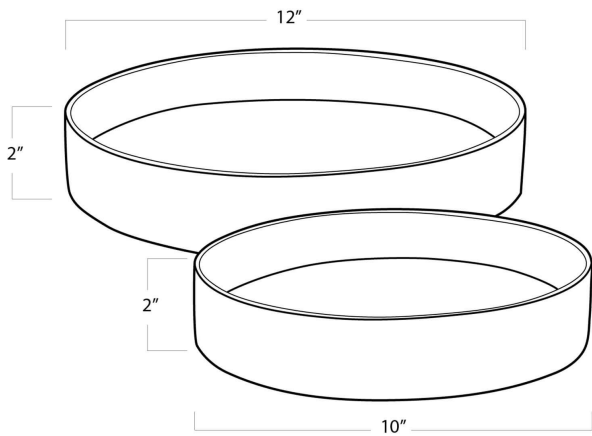

REGINA ANDREW

DETROIT

SPECIFICATION SHEET

Tray Set (Polished Nickel)
20-1120PN

HEIGHT	2
WIDTH	12
DEPTH	12
MATERIAL	Steel
FINISH	N/A
NOTES	N/A
FREIGHT ONLY	No