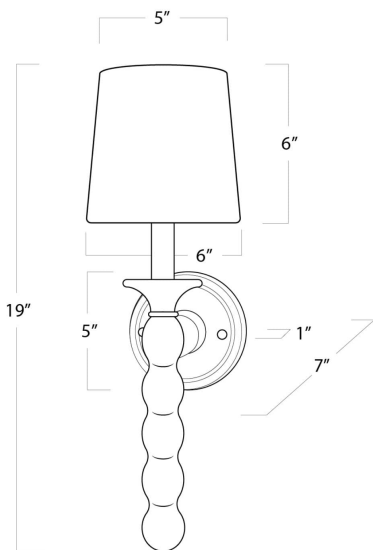

REGINA ANDREW

DETROIT

SPECIFICATION SHEET

Perennial Sconce 15-1117WT

HEIGHT	19
WIDTH	6
DEPTH	7
SHADE DIMS	5 x 6 x 6
SHADE COLOR	Natural Linen
BULB QTY	1
BULB TYPE	B Type Candelabra Base (E12)
SOCKET	E12 Candelabra Uno
WATTAGE	60 Watt Max
WIRING TYPE	Hard Wire
BACKPLATE	5 x .875 x 5
JUNCTION BOX	10.5 in from top, 8.625 in from bottom, 2.5 in from side
MATERIAL	Birch Wood
FINISH	White
NOTES	N/A
FREIGHT ONLY	No