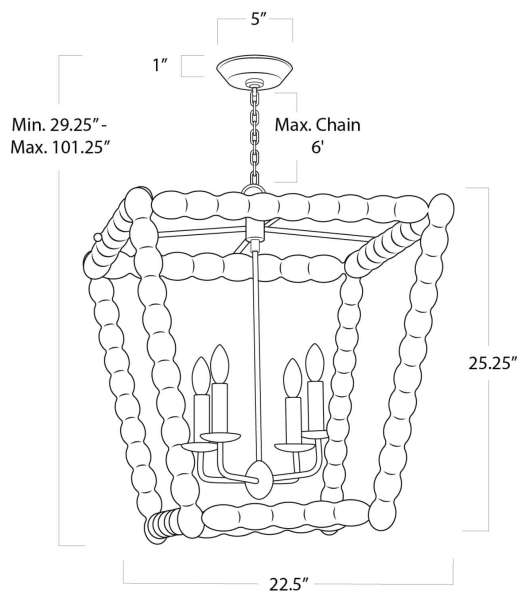

REGINA ANDREW

DETROIT

SPECIFICATION SHEET

Perennial Lantern
16-1254NAT

COASTAL
LIVING
LIGHTING COLLECTION

HEIGHT	29.25
WIDTH	22.5
DEPTH	22.5
SHADE DIMS	N/A
SHADE COLOR	N/A
BULB QTY	4
BULB TYPE	B Type Candelabra Base (E12)
SOCKET	E12 Candelabra
WATTAGE	60 Watt Max
WIRING TYPE	Hard Wire
MATERIAL	Birch Wood
FINISH	Natural
NOTES	10 ft of cord and 6 ft of chain
FREIGHT ONLY	No