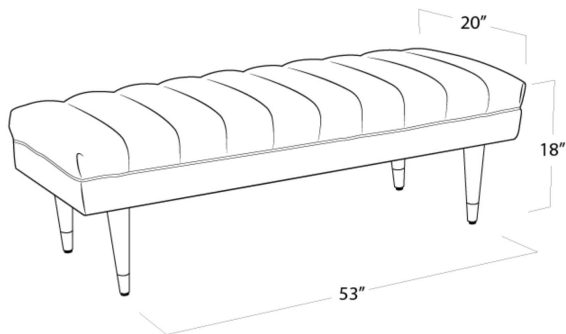

## SPECIFICATION SHEET

---

Holden Leather Bench (Cappuccino)  
32-1139WT

<b>HEIGHT</b>	18
<b>WIDTH</b>	53
<b>DEPTH</b>	20
<b>SEAT HEIGHT</b>	N/A
<b>SEAT DEPTH</b>	N/A
<b>ARM HEIGHT</b>	N/A
<b>NOTES</b>	N/A
<b>FREIGHT ONLY</b>	No