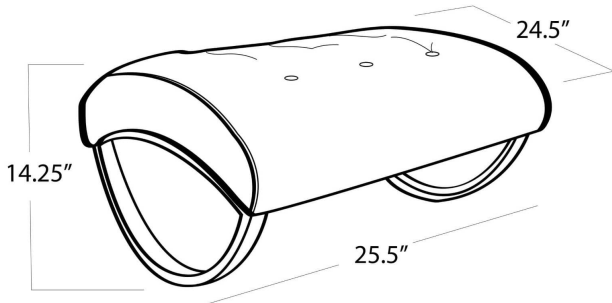

## SPECIFICATION SHEET

---

Simon Foot Stool (Cappuccino)  
32-1140

<b>HEIGHT</b>	14.25
<b>WIDTH</b>	25.5
<b>DEPTH</b>	24.5
<b>SEAT HEIGHT</b>	N/A
<b>SEAT DEPTH</b>	N/A
<b>ARM HEIGHT</b>	N/A
<b>NOTES</b>	N/A
<b>FREIGHT ONLY</b>	No