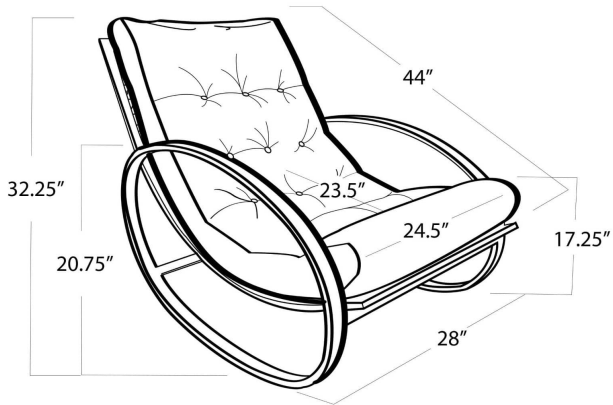

REGINA ANDREW

DETROIT

SPECIFICATION SHEET

Simon Leather Chair (Cappuccino)
32-1141

HEIGHT	32.25
WIDTH	28
DEPTH	44
SEAT HEIGHT	17.25
SEAT DEPTH	23.5
ARM HEIGHT	20.75
NOTES	N/A
FREIGHT ONLY	No