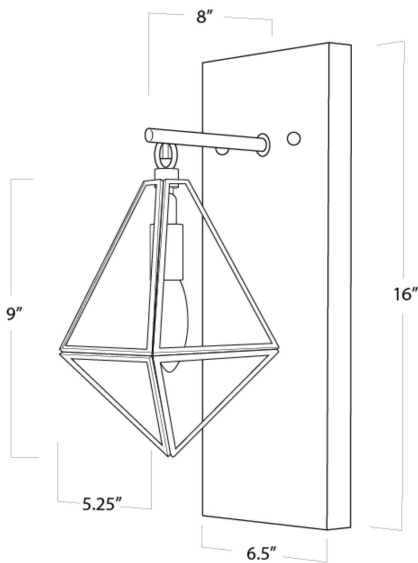

REGINA ANDREW

DETROIT

SPECIFICATION SHEET

Terra Sconce
15-1134

HEIGHT	16
WIDTH	6.5
DEPTH	8
SHADE DIMS	N/A
SHADE COLOR	N/A
BULB QTY	1
BULB TYPE	B Type Candelabra Base (E12)
SOCKET	E12 Candelabra w Line Switch
WATTAGE	40 Watt Max
WIRING TYPE	Pinup
BACKPLATE	6 x 12 x 1
JUNCTION BOX	3.25 in from top, 12.75 in from bottom, 3.25 in from side
MATERIAL	Wood
FINISH	N/A
NOTES	N/A
FREIGHT ONLY	No