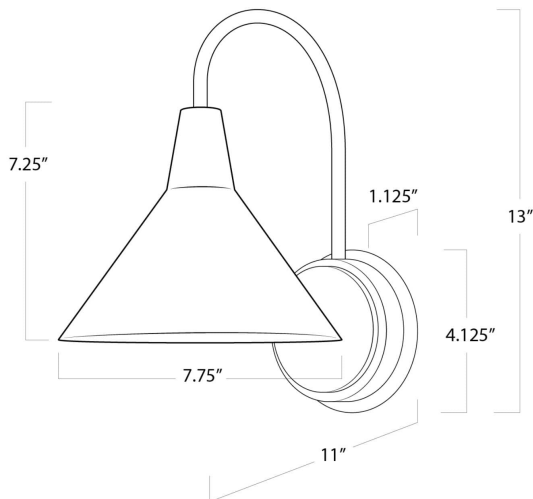

REGINA ANDREW

DETROIT

SPECIFICATION SHEET

Dublin Sconce
15-1121ORB

HEIGHT	13
WIDTH	7.75
DEPTH	11
SHADE DIMS	N/A
SHADE COLOR	N/A
BULB QTY	1
BULB TYPE	A Type Medium Base (E26)
SOCKET	E26 Keyless
WATTAGE	40 Watt Max
WIRING TYPE	Hard Wire
BACKPLATE	4.125 x 4.125 x 1.125
JUNCTION BOX	10.94 in from top, 2.06 in from bottom
MATERIAL	Steel
FINISH	Oil Rubbed Bronze
NOTES	N/A
FREIGHT ONLY	No