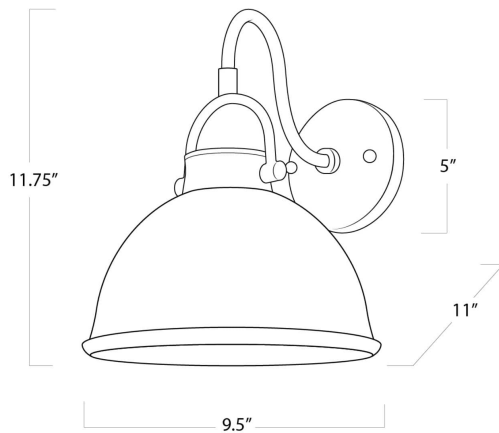

## SPECIFICATION SHEET

Eloise Ceramic Sconce  
15-1124GRY

<b>HEIGHT</b>	13
<b>WIDTH</b>	9.5
<b>DEPTH</b>	11.5
<b>SHADE DIMS</b>	N/A
<b>SHADE COLOR</b>	N/A
<b>BULB QTY</b>	1
<b>BULB TYPE</b>	A Type Medium Base (E26)
<b>SOCKET</b>	E26 Keyless
<b>WATTAGE</b>	60 Watt Max
<b>WIRING TYPE</b>	Hard Wire
<b>BACKPLATE</b>	5 x 5 x 1
<b>JUNCTION BOX</b>	4.75 in from side, 4.5 in from top
<b>MATERIAL</b>	Ceramic
<b>FINISH</b>	Grey
<b>NOTES</b>	N/A
<b>FREIGHT ONLY</b>	No