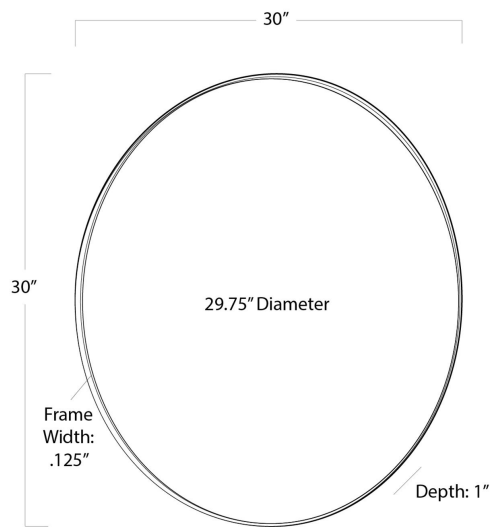

REGINA ANDREW

DETROIT

SPECIFICATION SHEET

Rowen Mirror
21-1105NB

HEIGHT	30
WIDTH	30
DEPTH	1
INNER MIRROR DIM	29.75"
FRAME WIDTH	1/8"
NOTES	N/A
FREIGHT ONLY	No