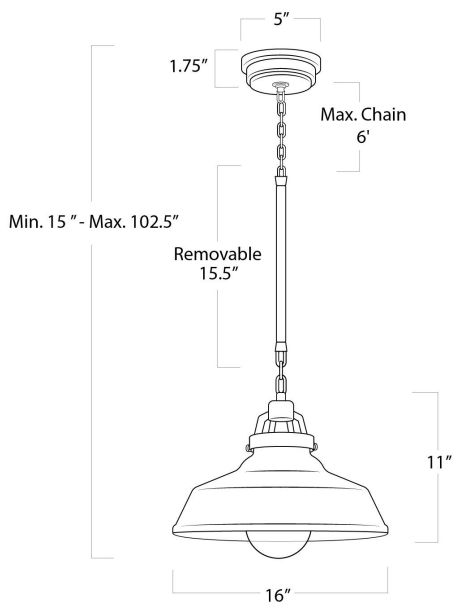

REGINA ANDREW

DETROIT

SPECIFICATION SHEET

Maine Ceramic Pendant Large 16-1283WT

HEIGHT	15
WIDTH	16
DEPTH	16
SHADE DIMS	N/A
SHADE COLOR	N/A
BULB QTY	1
BULB TYPE	A Type Medium Base (E26)
SOCKET	E26 Keyless
WATTAGE	60 Watt Max
WIRING TYPE	Hard Wire
MATERIAL	Ceramic
FINISH	White
NOTES	10 ft of cord 6 ft of chain
FREIGHT ONLY	No