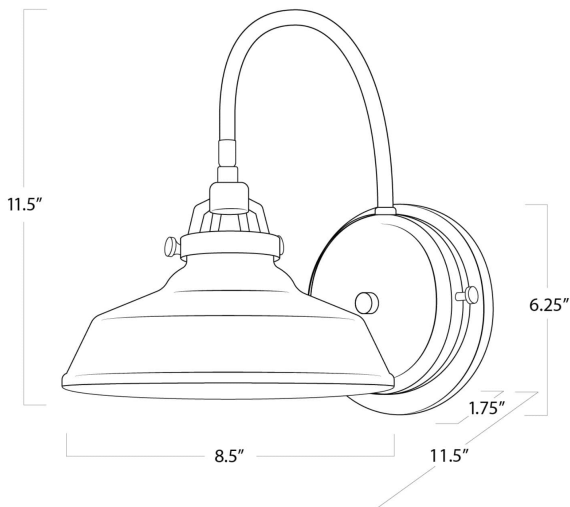

## SPECIFICATION SHEET

Maine Ceramic Sconce  
15-1132WT

<b>HEIGHT</b>	11.5
<b>WIDTH</b>	8.5
<b>DEPTH</b>	11.5
<b>SHADE DIMS</b>	N/A
<b>SHADE COLOR</b>	N/A
<b>BULB QTY</b>	1
<b>BULB TYPE</b>	A Type Medium Base (E26)
<b>SOCKET</b>	E26 Keyless
<b>WATTAGE</b>	60 Watt Max
<b>WIRING TYPE</b>	Standard
<b>BACKPLATE</b>	6.25 x 6.25 x 1.75
<b>JUNCTION BOX</b>	4.25 in from side, 8.5 in from top
<b>MATERIAL</b>	Ceramic
<b>FINISH</b>	White
<b>NOTES</b>	N/A
<b>FREIGHT ONLY</b>	No