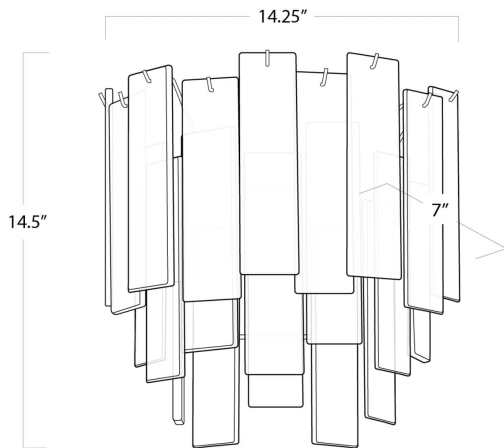

REGINA ANDREW

DETROIT

SPECIFICATION SHEET

Glacier Sconce
15-1137

HEIGHT	14.5
WIDTH	14.25
DEPTH	7
SHADE DIMS	N/A
SHADE COLOR	N/A
BULB QTY	3
BULB TYPE	B Type Candelabra Base (E12)
SOCKET	E12 Candelabra
WATTAGE	60 Watt Max
WIRING TYPE	Hard Wire
BACKPLATE	4.75 x 8.75
JUNCTION BOX	6.88 in from top, 6.63 in from side
MATERIAL	Glass
FINISH	N/A
NOTES	N/A
FREIGHT ONLY	No