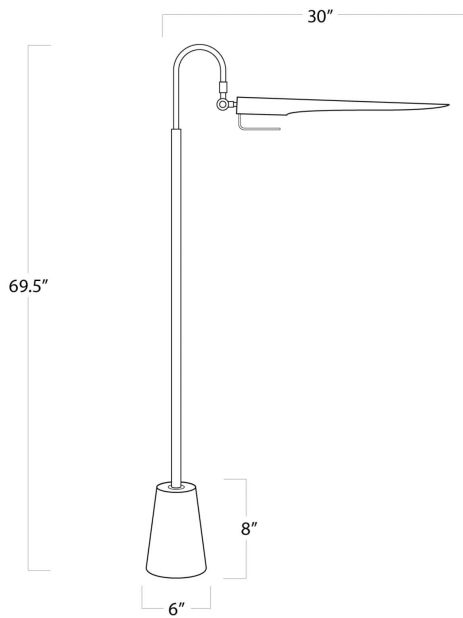

REGINA ANDREW

DETROIT

SPECIFICATION SHEET

Raven Floor Lamp
14-1017NB

HEIGHT	69.5
WIDTH	6
DEPTH	30
SHADE DIMS	N/A
SHADE COLOR	N/A
BULB QTY	1
BULB TYPE	B Type Candelabra Base (E12)
SOCKET	E12 Candelabra w Line Switch
WATTAGE	25 Watt Max
WIRING TYPE	Standard
MATERIAL	Steel
FINISH	Natural Brass
NOTES	8 ft of cord
FREIGHT ONLY	No