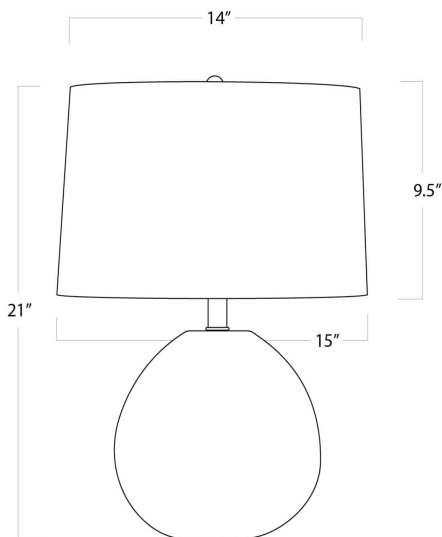

REGINA ANDREW

DETROIT

SPECIFICATION SHEET

Sanibel Ceramic Table Lamp (Blue) 13-1354BL

HEIGHT	21
WIDTH	15
DEPTH	15
SHADE DIMS	14 x 15 x 9.5
SHADE COLOR	Natural Linen
BULB QTY	1
BULB TYPE	A Type Medium Base (E26)
SOCKET	E26 3-Way Cast Turn Knob
WATTAGE	3-Way 150 Watt Max
WIRING TYPE	Standard
MATERIAL	Ceramic
FINISH	N/A
NOTES	N/A
FREIGHT ONLY	No